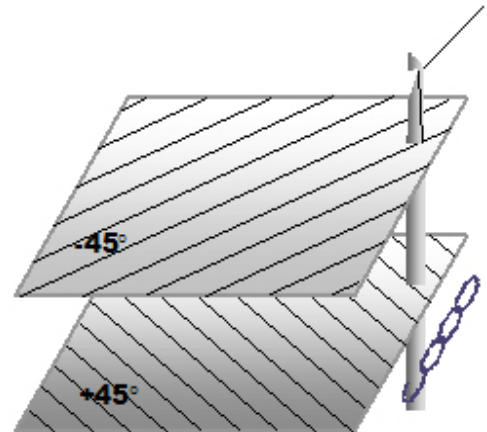

Radius Matting

Pipe Doctor Patch Repair

Fabric Construction:

Fibre Type	E-Glass
Construction	-45 / + 45
Fabric Weight	943 gsm +/- -5%

Stitching Fibre

Stitching Thread	Texturised Polyester
Stitch DTex	78
Stitch Gauge	6.0 gg
Stitch Length	2.5 mm
Stitch Type	Tricot
Stitch Weight	7 gsm

Ply Construction

-45° Ply	
Fibre Specification	78
Fibre Tex	6.0 gg
Gauge	2.5 mm
Ply Weight	Tricot
+45° Ply	
Fibre Specification	ECR Glass
Fibre Tex	600 tex.
Gauge	14 gg
Ply Weight	468 gsm

For more information or to place an order, please contact S1E Limited on +44 (0)1226397015 or email contact@s1e.co.uk